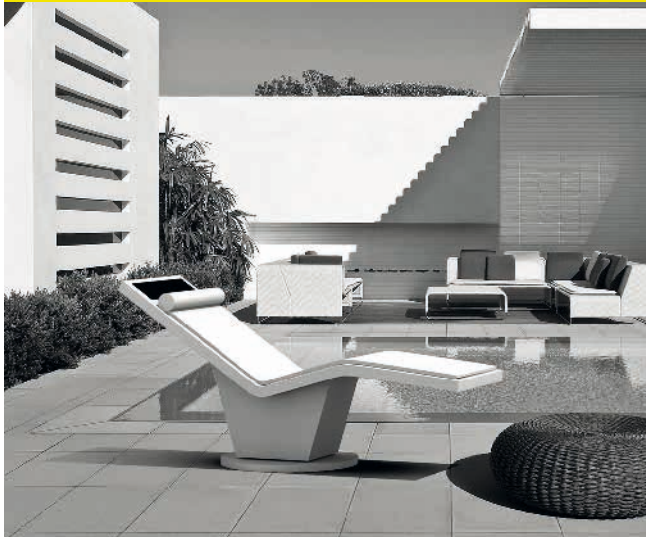

www.rayvolution.it
info@rayvolution.it

Rayvolution

a chaise longue design

the revolution in relaxing, in the light of the sun

Rayvolution is an innovative bed that gently rotates towards the sun using integrated solar cells. The alignment is automatic and extremely precise, guiding the user on a pleasurable and relaxing tanning experience, all day long.

Rayvolution is glamour. At sunset, eye-pleasing lights at the base and on the remote control are activated.

Rayvolution is "My Rayvolution", personalizable with a series of options: a refreshing water spray, a table for work or reading, manually controllable inclination, and an audio-video system.

Rayvolution

for maximum relaxation,

letting one be carried towards the warmth of the sun

RAYVOLUTION

For maximum relaxation,
letting one be carried towards the warmth
of the sun

In the middle of a voyage,
on the quest to find
the sun

Elegance with zero environmental impact,
a trendsetting way to feel
part of nature.

Wherever you are in the world
and however the bed is positioned,
it knows how to find the path of the sun